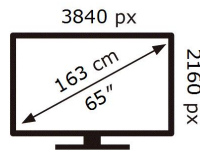

ENERGY

SAMSUNG

UE65AU9072U

136 kWh/1000h

ABCDEF **G**

178 kWh/1000h

2019/2013